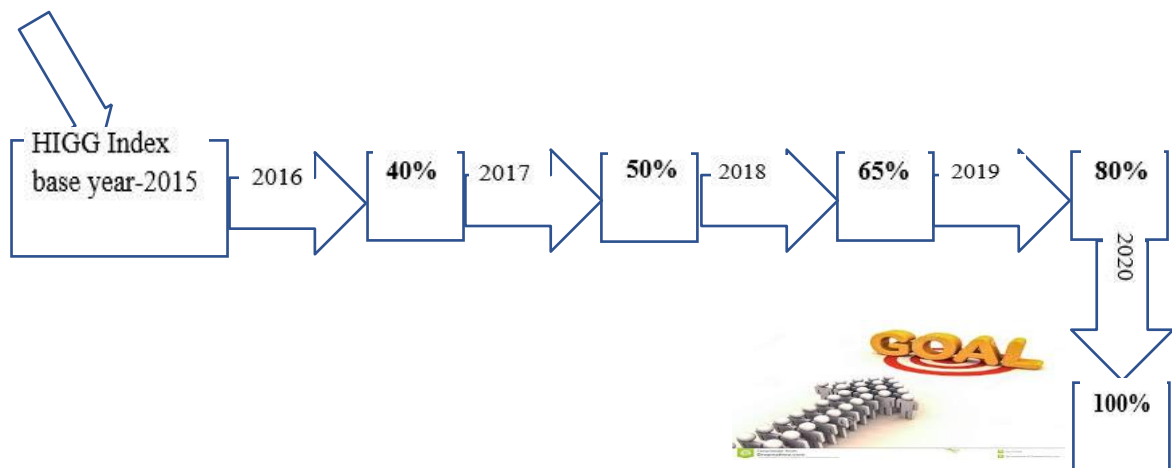

ABM FASHIONS LTD.
Horina Chala, Kashimpur Road, Konabari, Gazipur.

Higg Index

HIGG – Index

2016 score – 250 i.e 42% (Social) 30% (Env.)

2017 Score – 47% (Social) 23.62% (Env.) Target

in 2018 - 65% (Social) 40% (Env.)

ROAD MAP

Approved by

Managing Director/DMD