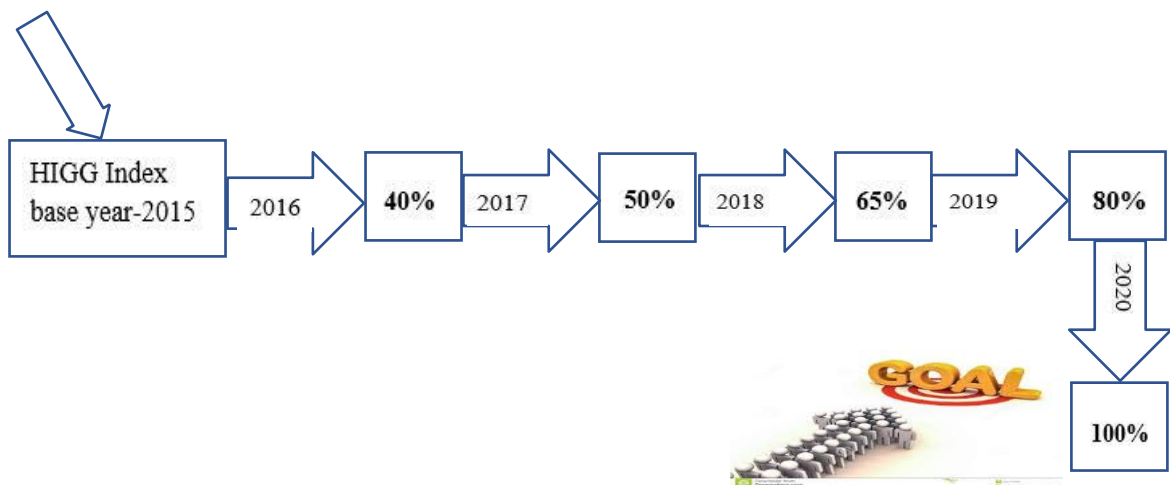

PARADISE WASHING PLANT LTD.
277/4, Kabi Jashimuddin Road, Pagar, Tongi, Gazipur.

Higg Index

HIGG – Index

2016 score – 262 i.e 44.11% (Social) 37% (Env.)

2017 Score – 47% (Social) 30% (Env.)

Target in 2018 - 65% (Social) 40% (Env.)

ROAD MAP

Approved by

Managing Director/DMD